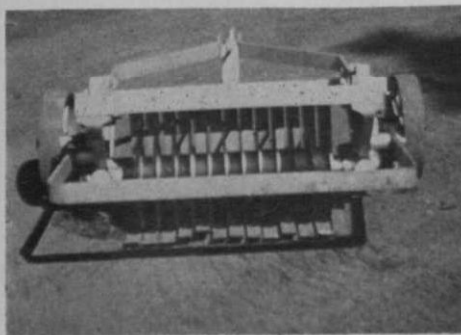

PEERLESS SHARPENERS
The Popular Choice
Since 1909

A New, Better Cultivator **GREEN DRAGON**

Opens up and aerates packed areas — Makes top-dressing and fertilizer accessible to root bed — removes grain — easy to operate without interference to turf surface.