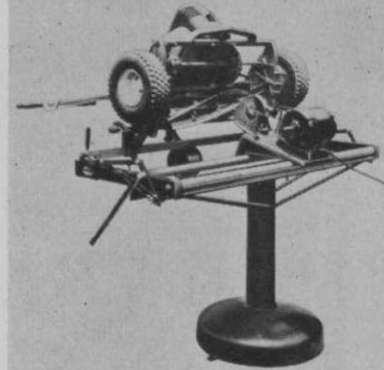

new gkpr., Beverly CC (Chicago dist.).

Pathe new weekly film in Britain features Alf Padgham giving a putting lesson. . . British say Yanks are beating them on the greens. . . Dyke course at Brighton, Eng., used during war as tank instruction field, to be rebuilt. . . City hopes to have course for British Open and Ryder Cup events. . . Biggest money event on British 1947 pro calendar is Daily Mail's tourney for approximately $10,000. . . It will be played at Kilmarnock as first big pro tourney in west of Scotland for over 20 years. . . There are 196 artisan golf clubs in Britain with over 10,000 members. . . 200 have scratch handicaps.

Harry Grayson, sports editor, Newspaper Enterprise Assn., says pros had better begin to worry about amateurs' need of publicity and tournament galleries. . . In suggesting that pros develop star amateur talent Grayson remarked in Pinehurst Outlook story: "The pros used to cry about Bobby Jones beating them but Atlanta's wonder boy did more for golf than all the money players rolled into one." Home club pros agree with Grayson's point that more emphasis on developing and ballyhooing star amateur talent would mean more money for all pros. . . But what amateur

(Continued on page 110)

ALL Your Mowers Precision Ground with a MODERN MOWER SHARPENER

ANY Mower EASILY Sharpened (5-inch Edger or 36-inch Power Mower) in 10-20 minutes with a MODERN LAWN MOWER SHARPENER. NO DISMANTLING . . . Handles, Rollers, Wheels AND Motors need NOT be removed to sharpen ANY Mower. NO hand FILING needed! . . . MODERN precision grinds to the very ends of BOTH left or right reel blades. SAME brackets hold bottom knife for scissor-sharp MATCH! NO EXTRA ATTACHMENTS NEEDED! Order NOW! ONLY $241.50 (less motor) F.O.B. Pasadena. (1/3 or 1/4 H.P. single phase motor recommended.)

MODERN MANUFACTURING COMPANY
154 N. Fair Oaks Pasadena 1, California