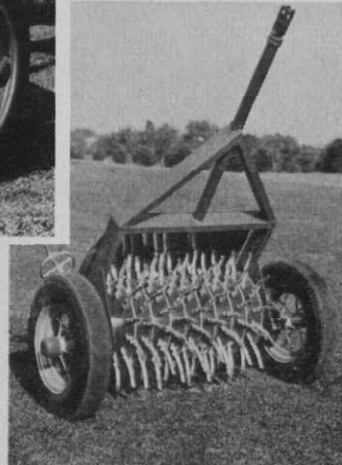

Manufactured by
GALLOWHUR CHEMICAL CORPORATION
New York, N. Y.

Cultivates turf

... rapidly
without disturbing
playing surface

F-G AERIFIER

Fairway-Green Aerifier

Hollow "spoons" remove soil plugs
Loosens compact soil
Increases penetration of air and water
Encourages deeper rooting
Prevents lime or fertilizer washoff