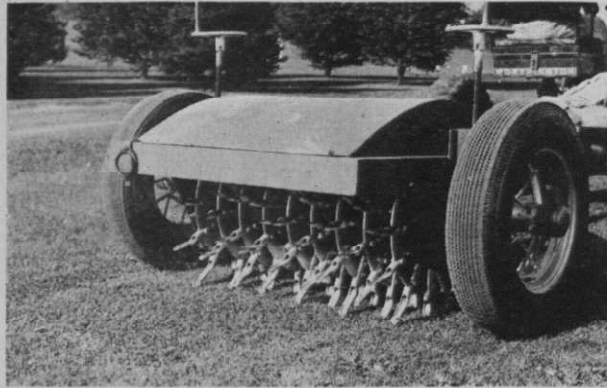

Cultivates turf

... rapidly
without disturbing
playing surface

F-G AERIFIER

Fairway-Green Aerifier

Hollow "spoons" remove soil plugs
Loosens compact soil
Increases penetration of air and water
Encourages deeper rooting
Prevents lime or fertilizer washoff