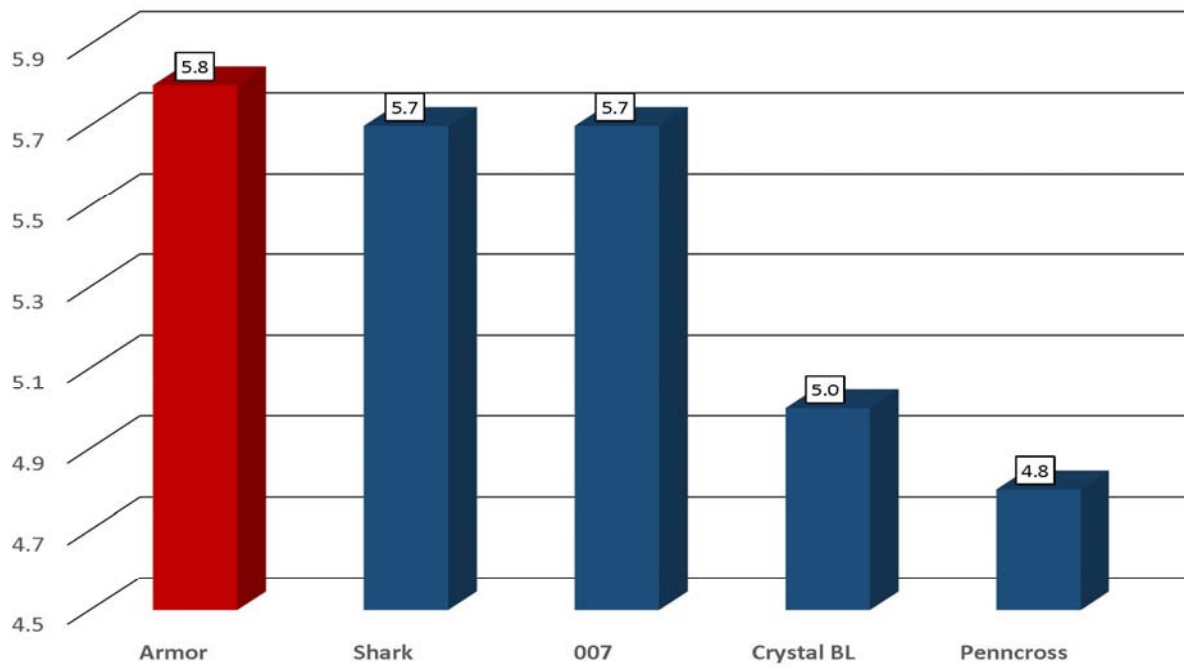

### Seeding Rate:

New Seeding: 1-2 lbs. per 1000 ft<sup>2</sup> (5-10 g/m<sup>2</sup>)  
 Interseeding: 2-4 lbs. per 1000 ft<sup>2</sup> (10-20 g/m<sup>2</sup>)

**JACKLIN**  
 S E E D  
 by **Simplot**

Toll Free: 1-800-688-SEED  
 Fax: 1-509-319-3181  
 www.jacklin.com  
 E-mail: info@jacklin.com

Scan for more information on Jacklin bentgrasses

**JACKLIN**  
 Genetics *Inside*

### 2015 Quality Data from Massachusetts Trial

LSD = 0.5

### 2015 Quality Data from Illinois Trial

LSD = 0.7