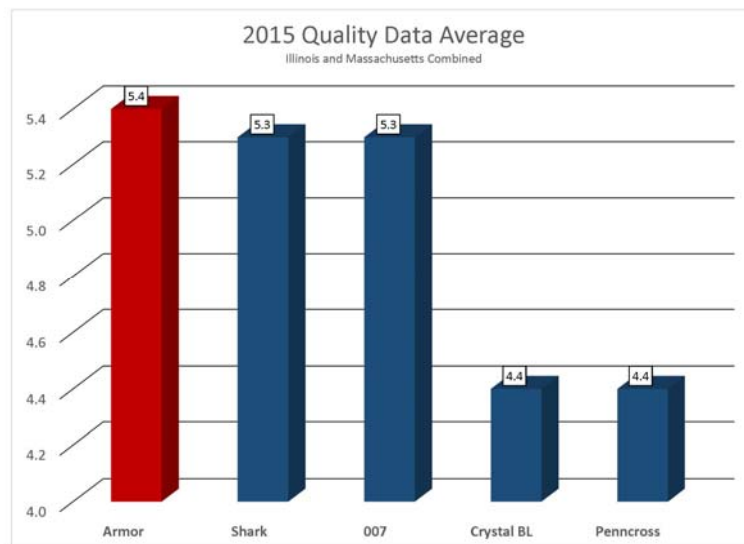

### Seeding Rate:

New Seeding: 1-2 lbs. per 1000 ft<sup>2</sup> (5-10 g/m<sup>2</sup>)  
 Interseeding: 2-4 lbs. per 1000 ft<sup>2</sup> (10-20 g/m<sup>2</sup>)

**JACKLIN**  
 S E E D  
 by **Simplot**

Toll Free: 1-800-688-SEED  
 Fax: 1-509-319-3181  
 www.jacklin.com  
 E-mail: info@jacklin.com